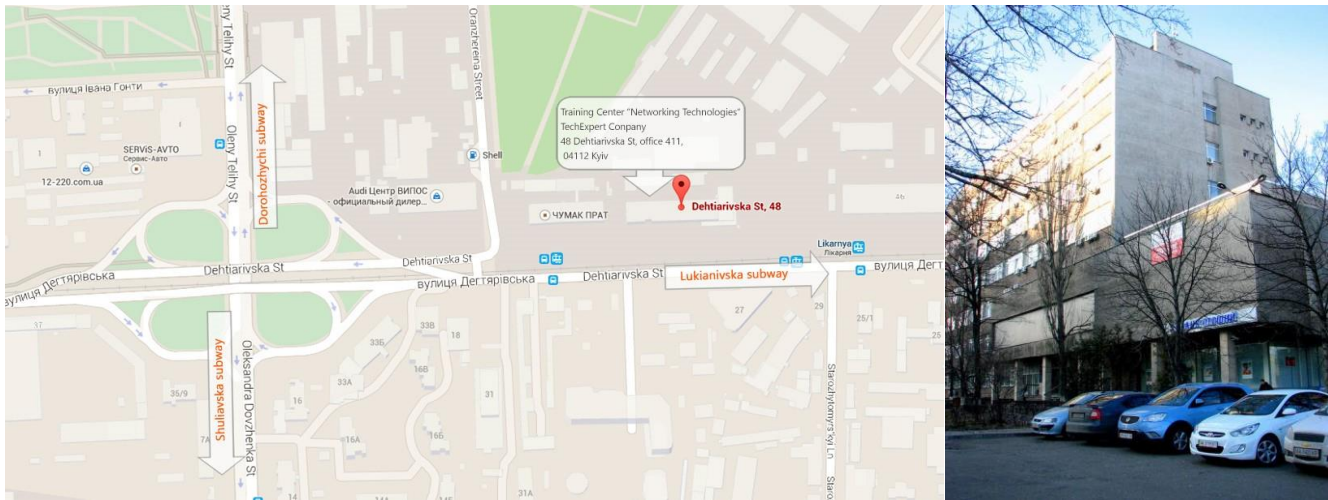

Training center «Networking Technologies» at TechExpert

How to find us:

You can reach our Training center by taking any trolleybus or minibus from the subway “Shulyavskaya”/ “Dorogozhychi” and get off at Degtyarevskaya Str.

The #14, #15 trams, bus #9 or minibus #14, 417 run from the subway “Beresteyskaya” or “Lukyanovskaya” (depends on where you’re going from). The stop is on Oleny Teligi Str.

From the Central Railway Station take the tram #15 and get off at Oleny Teligi Str. If you’re going from the South Railway Station then take a minibus #223, get off at Degtyarevskaya Str.

Our center is located in the seven-story building on the 4th floor.

During breaks:

Training center provides attendees with refreshments during breaks and a lunch. Refreshments consist of a selection of hot drinks and cookies, lunches for the students in a café that is situated on the ground floor in the same building.